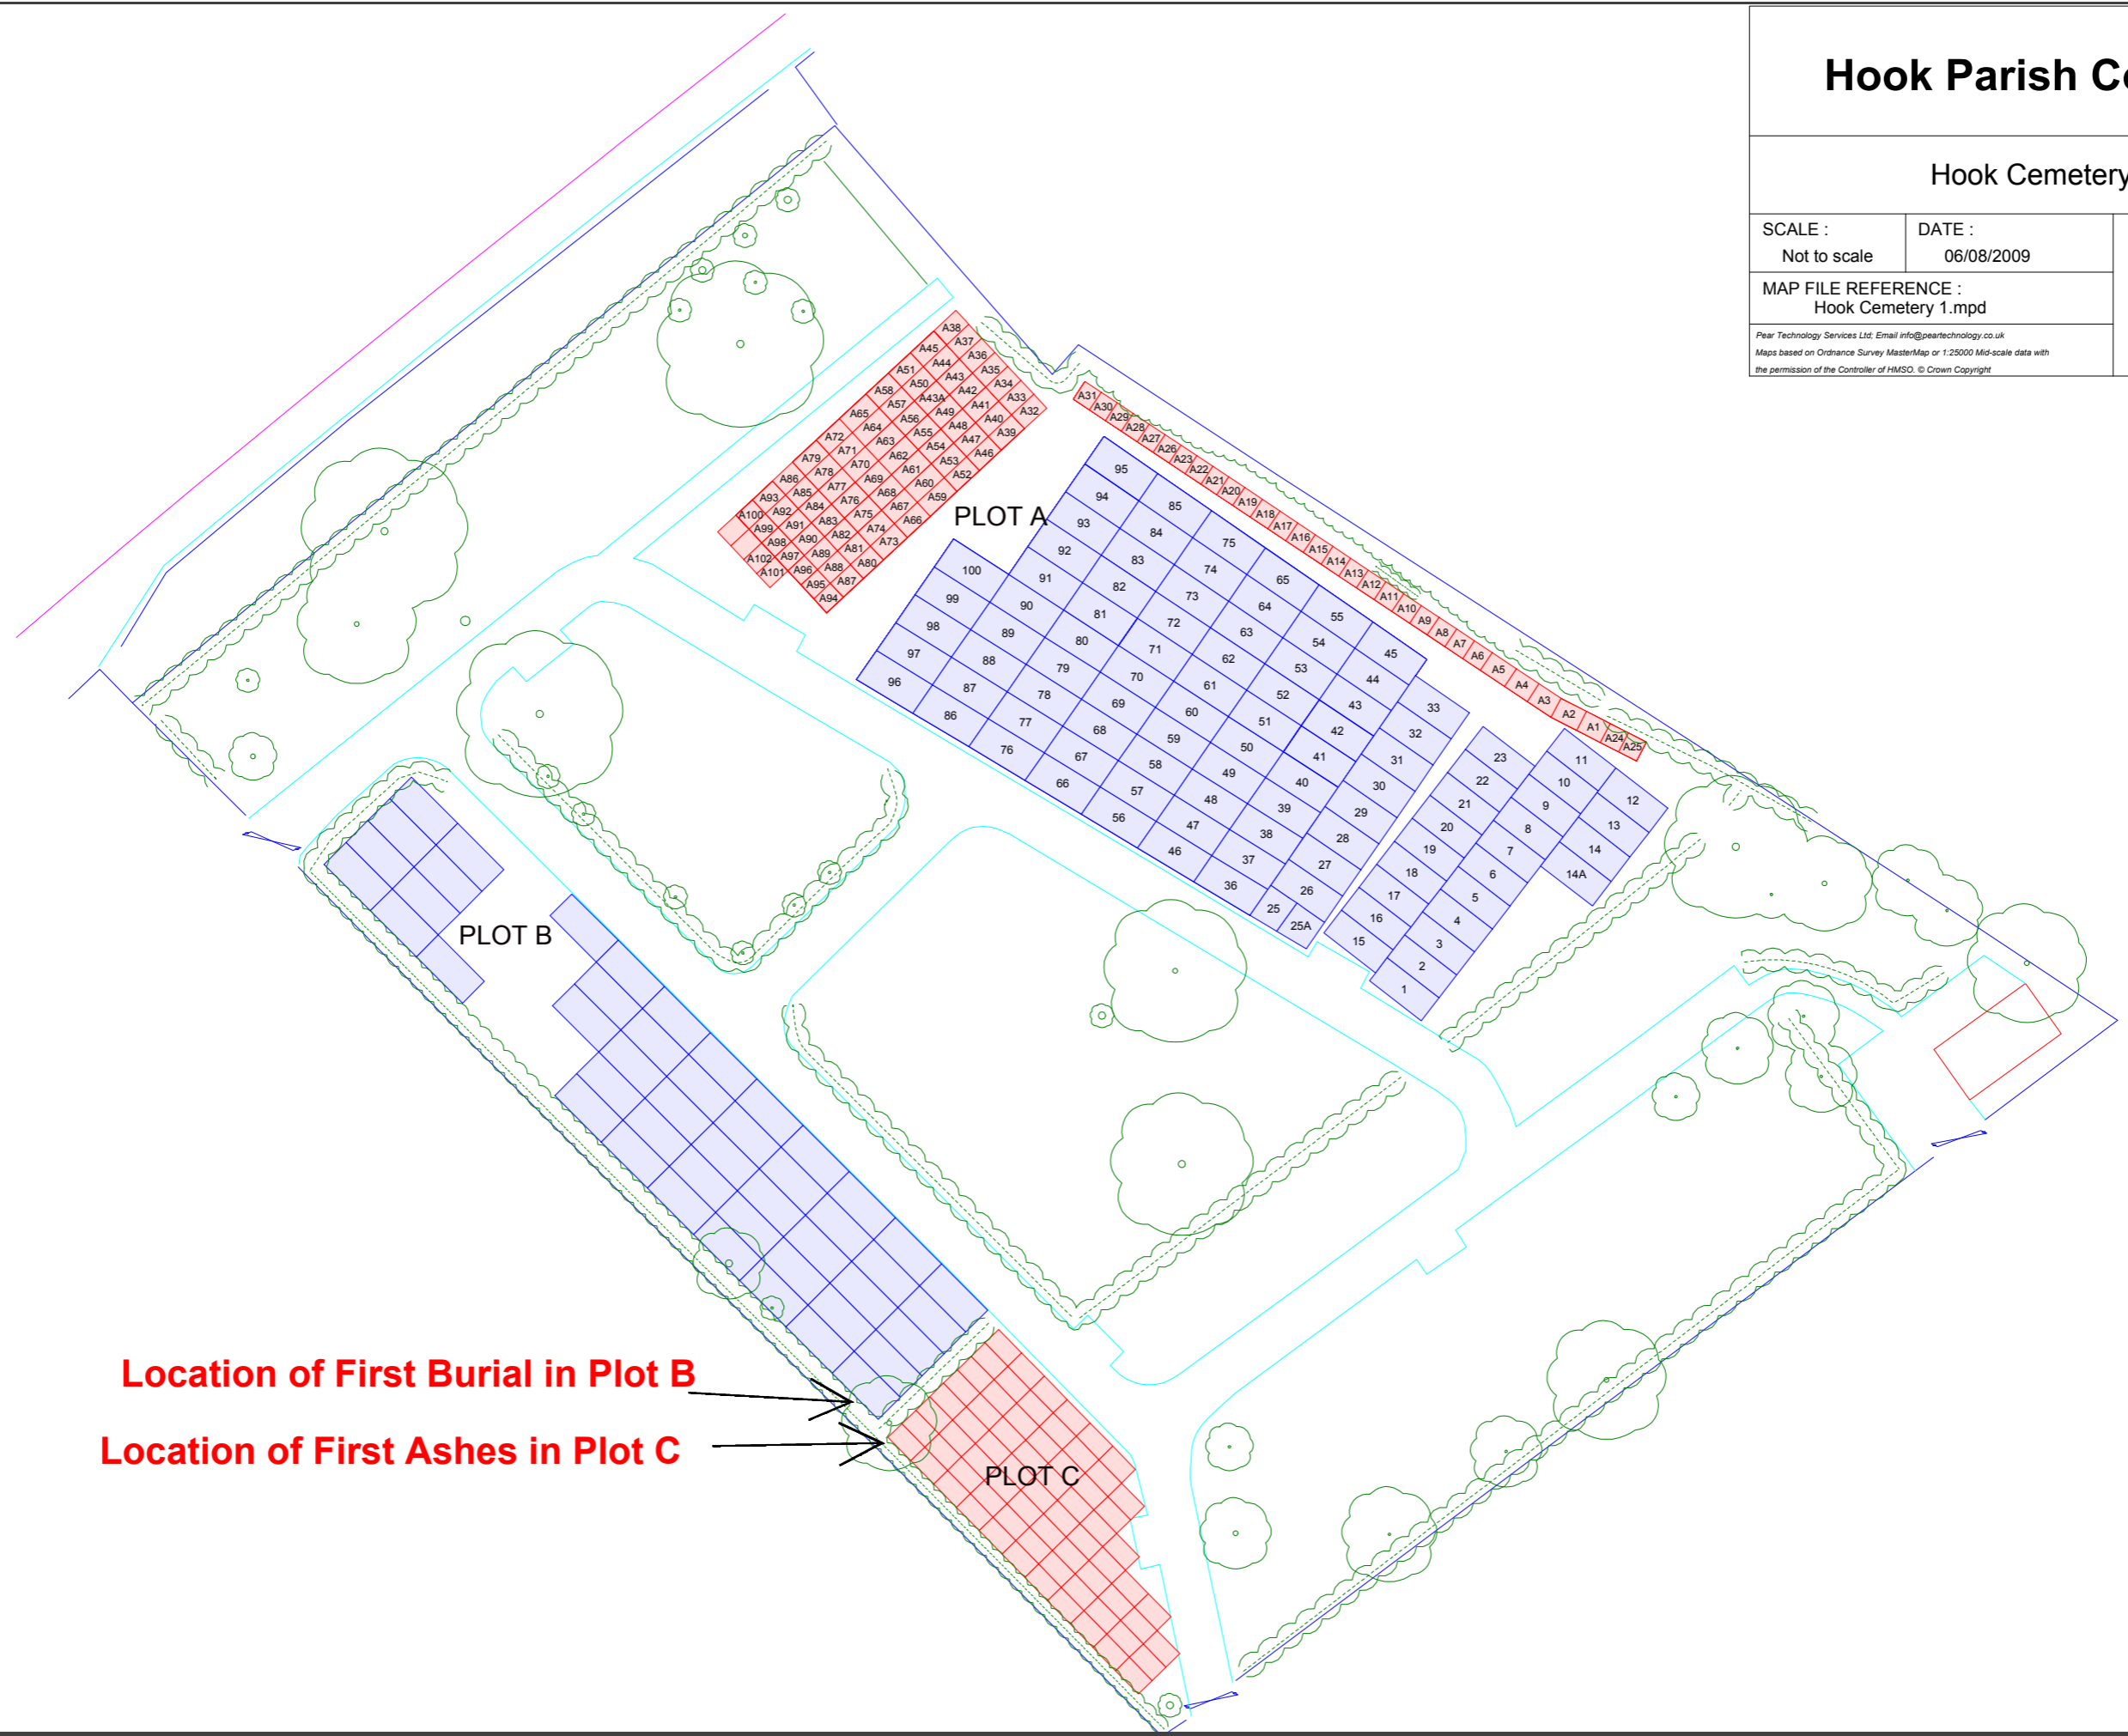

Hook Parish Council

Hook Cemetery

SCALE :
Not to scale

DATE :
06/08/2009

MAP FILE REFERENCE :
Hook Cemetery 1.mpd

Location of First Burial in Plot B

Location of First Ashes in Plot C